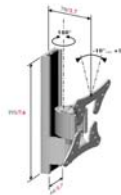

LCD (TFT) FLAT COLOR MONITOR 17" and 19"

Model SMT-1922 (19")
(Model SMT-1722 (17") will have same lay-out)

FEATURES AND BENIFITS

- Composite video BNC input with through loop, VGA and S-video.
- High resolution , more than 600TV lines PAL and NTSC.
- Fast response 5ms and tempered glass screen.
- 100V...240VAC power supply .

Wall & Ceiling brackets

Monitor comes with desk bracket. Below noted wall brackets are not included with the monitors and must be ordered separately.

VFW226
(Wall)

VFW 426
(Wall)

The models SMT-1722 and SMT-1922 are LCD (TFT) flat screens for direct use on a CCTV system.

Specifications.

	<u>SMT-1722</u>	<u>SMT-1922</u>
Construction	PVC housing black	PVC housing black
Power requirements	100 - 240VAC/50-60Hz via external adapter	100 - 240VAC/50-60Hz via external adapter
Power consumption	42Watt	42Watt
Input signal	BNC with trough loop1V PTP composite video, VGA 15-pins and S-Video	BNC with trough loop1V PTP composite video, VGA 15-pins and S-Video
Usable view angle Horiz.	160°	160°
Size screen	17"	19"
Horizontal resolution	More than 600TV lines	More than 600TV lines
Brightness (cd/m ²)	300	300
Contrast ration	1000:1	1000:1
Response time	5ms	5ms
Protection	IP23	IP23
Dimensions WxHxD	371x332(368)x50(220)mm	412x359(398)x50(220)mm
() = with desk bracket		
Shipping weight	6Kg	7Kg
Mounting bracket	...VESA standard. Desk bracket for free standing including. Other brackets available as option	
Temperature range	+0C° to +40C°	