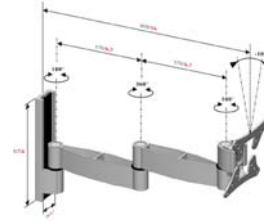

LCD (TFT) FLAT COLOR MONITOR 17" and 19"

Model SMT-1922 (19")
(Model SMT-1722 (17") will have same lay-out)

FEATURES AND BENIFITS

- Composite video BNC input with through loop, VGA and S-video.
- High resolution , more than 600TV lines PAL and NTSC.
- Fast response 5ms and tempered glass screen.
- 100V...240VAC power supply .

Wall & Ceiling brackets

Monitor comes with desk bracket. Below noted wall brackets are not included with the monitors and must be ordered separately.

VFW226
(Wall)

VFW 426
(Wall)

The models SMT-1722 and SMT-1922 are LCD (TFT) flat screens for direct use on a CCTV system.

Those flat screens provide an excellent picture and needs very little space. This allows use on places where free space is an important matter such like on desks in control rooms. Those flat screens are totally free of "flashing" and radiation. The main controls can be done by using the push buttons situated on the monitor.

Specifications.

	<u>SMT-1722</u>	<u>SMT-1922</u>
Construction	PVC housing black	PVC housing black
Power requirements	100 - 240VAC/50-60Hz via external adapter	100 - 240VAC/50-60Hz via external adapter
Power consumption	42Watt	42Watt
Input signal	BNC with trough loop1V PTP composite video, VGA 15-pins and S-Video	BNC with trough loop1V PTP composite video, VGA 15-pins and S-Video
Usable view angle Horiz.	160°	160°
Size screen	17"	19"
Horizontal resolution	More than 600TV lines	More than 600TV lines
Brightness (cd/m ²)	300	300
Contrast ration	1000:1	1000:1
Response time	5ms	5ms
Protection	IP23	IP23
Dimensions WxHxD	371x332(368)x50(220)mm	412x359(398)x50(220)mm
() = with desk bracket		
Shipping weight	6Kg	7Kg
Mounting bracket	...VESA standard. Desk bracket for free standing including. Other brackets available as option	
Temperature range	+0C° to +40C°	